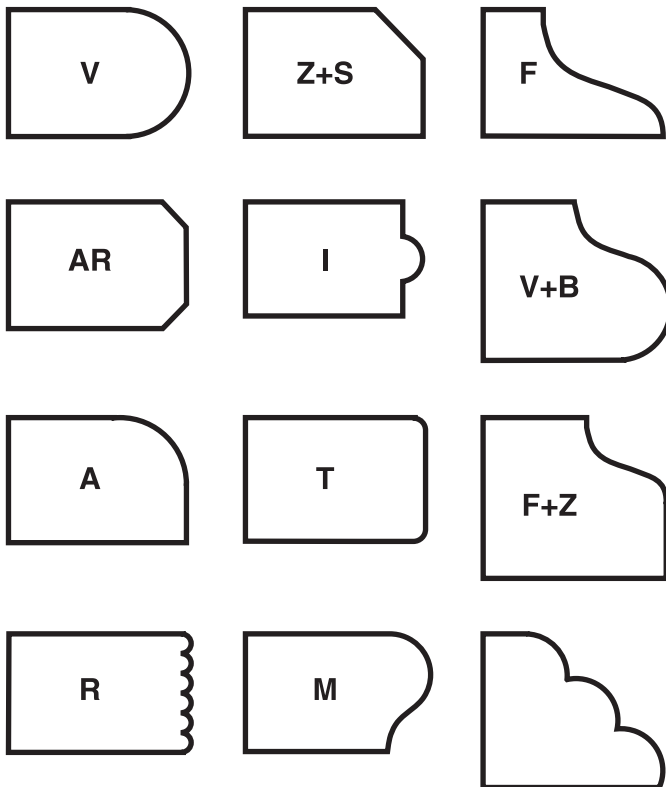

**GARGOYLE**  
GRANITE & MARBLE  
EDGE PROFILES

267 W Bentz Rd.  
Rathdrum, ID 83858

208.772.9096  
www.gargoyle-granite.com

**4CM**

**3CM**

**2CM**