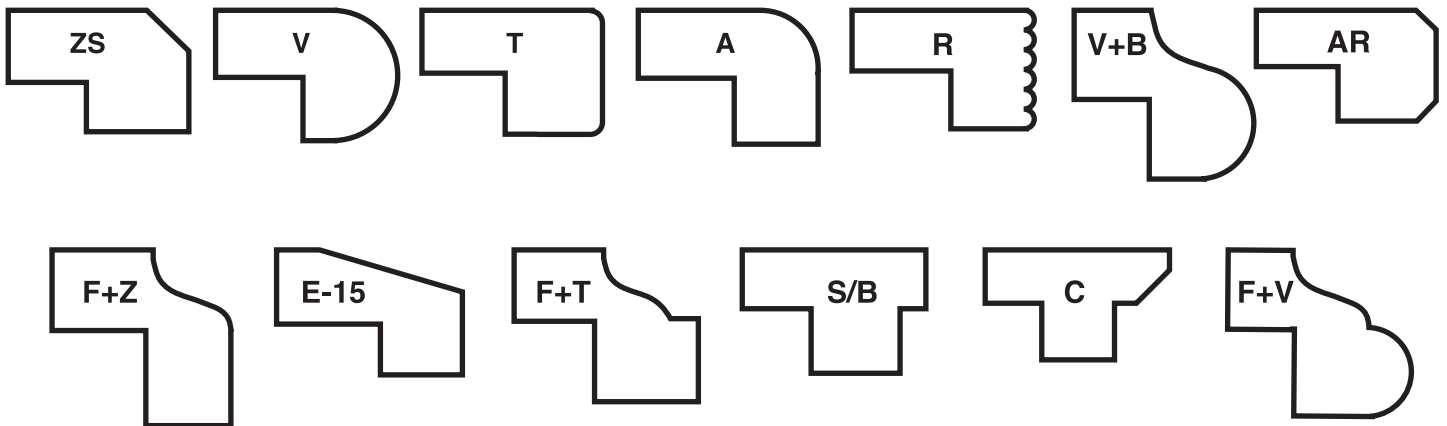

**GARGOYLE**  
GRANITE & MARBLE  
EDGE PROFILES

267 W Bentz Rd.  
Rathdrum, ID 83858

208.772.9096  
www.gargoyle-granite.com

**4CM**

**3CM**

**2CM**